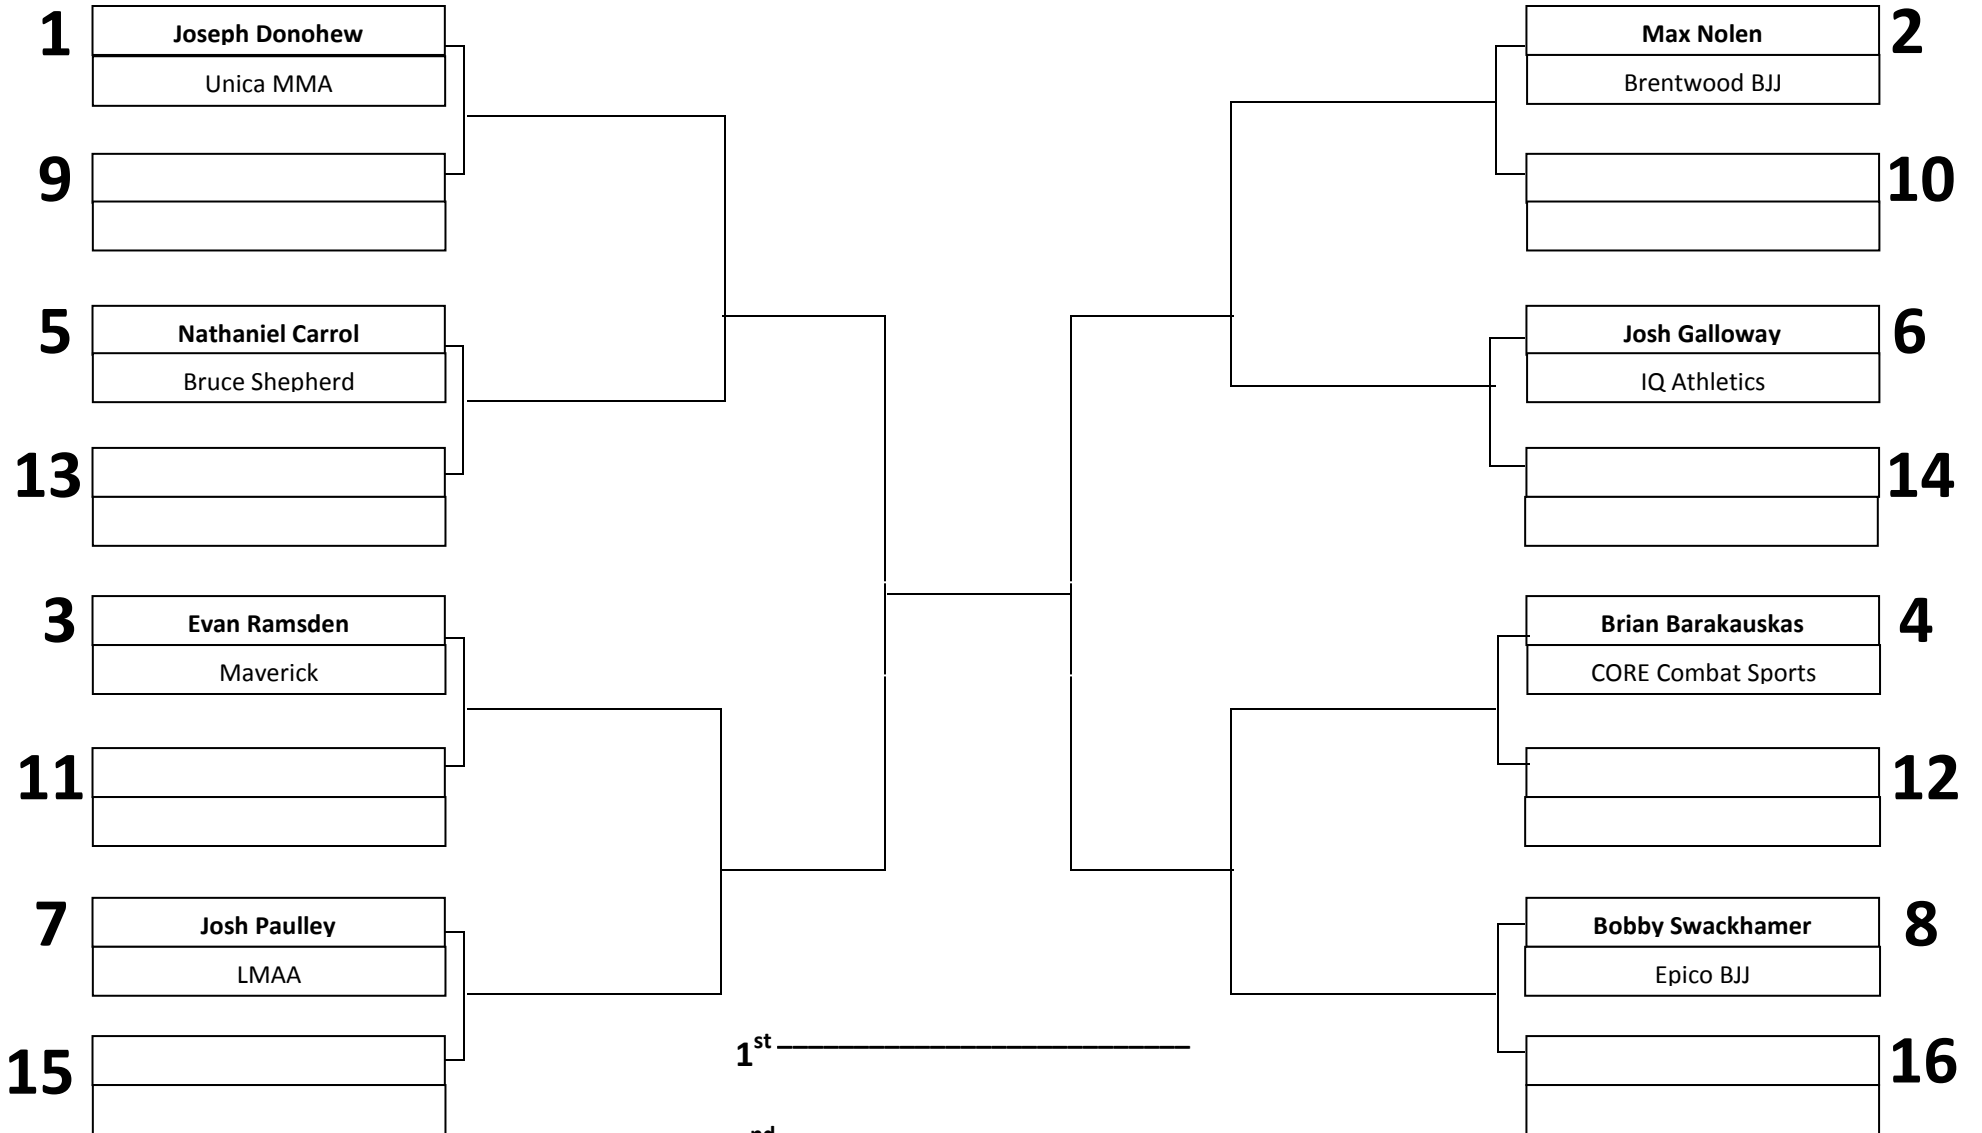

# ADULT – BLUE BELT – FLYWEIGHT

(Under 144.9)

6 MINUTE MATCHES

- 1<sup>st</sup> \_\_\_\_\_
- 2<sup>nd</sup> \_\_\_\_\_
- 3<sup>rd</sup> \_\_\_\_\_
- 4<sup>th</sup> \_\_\_\_\_