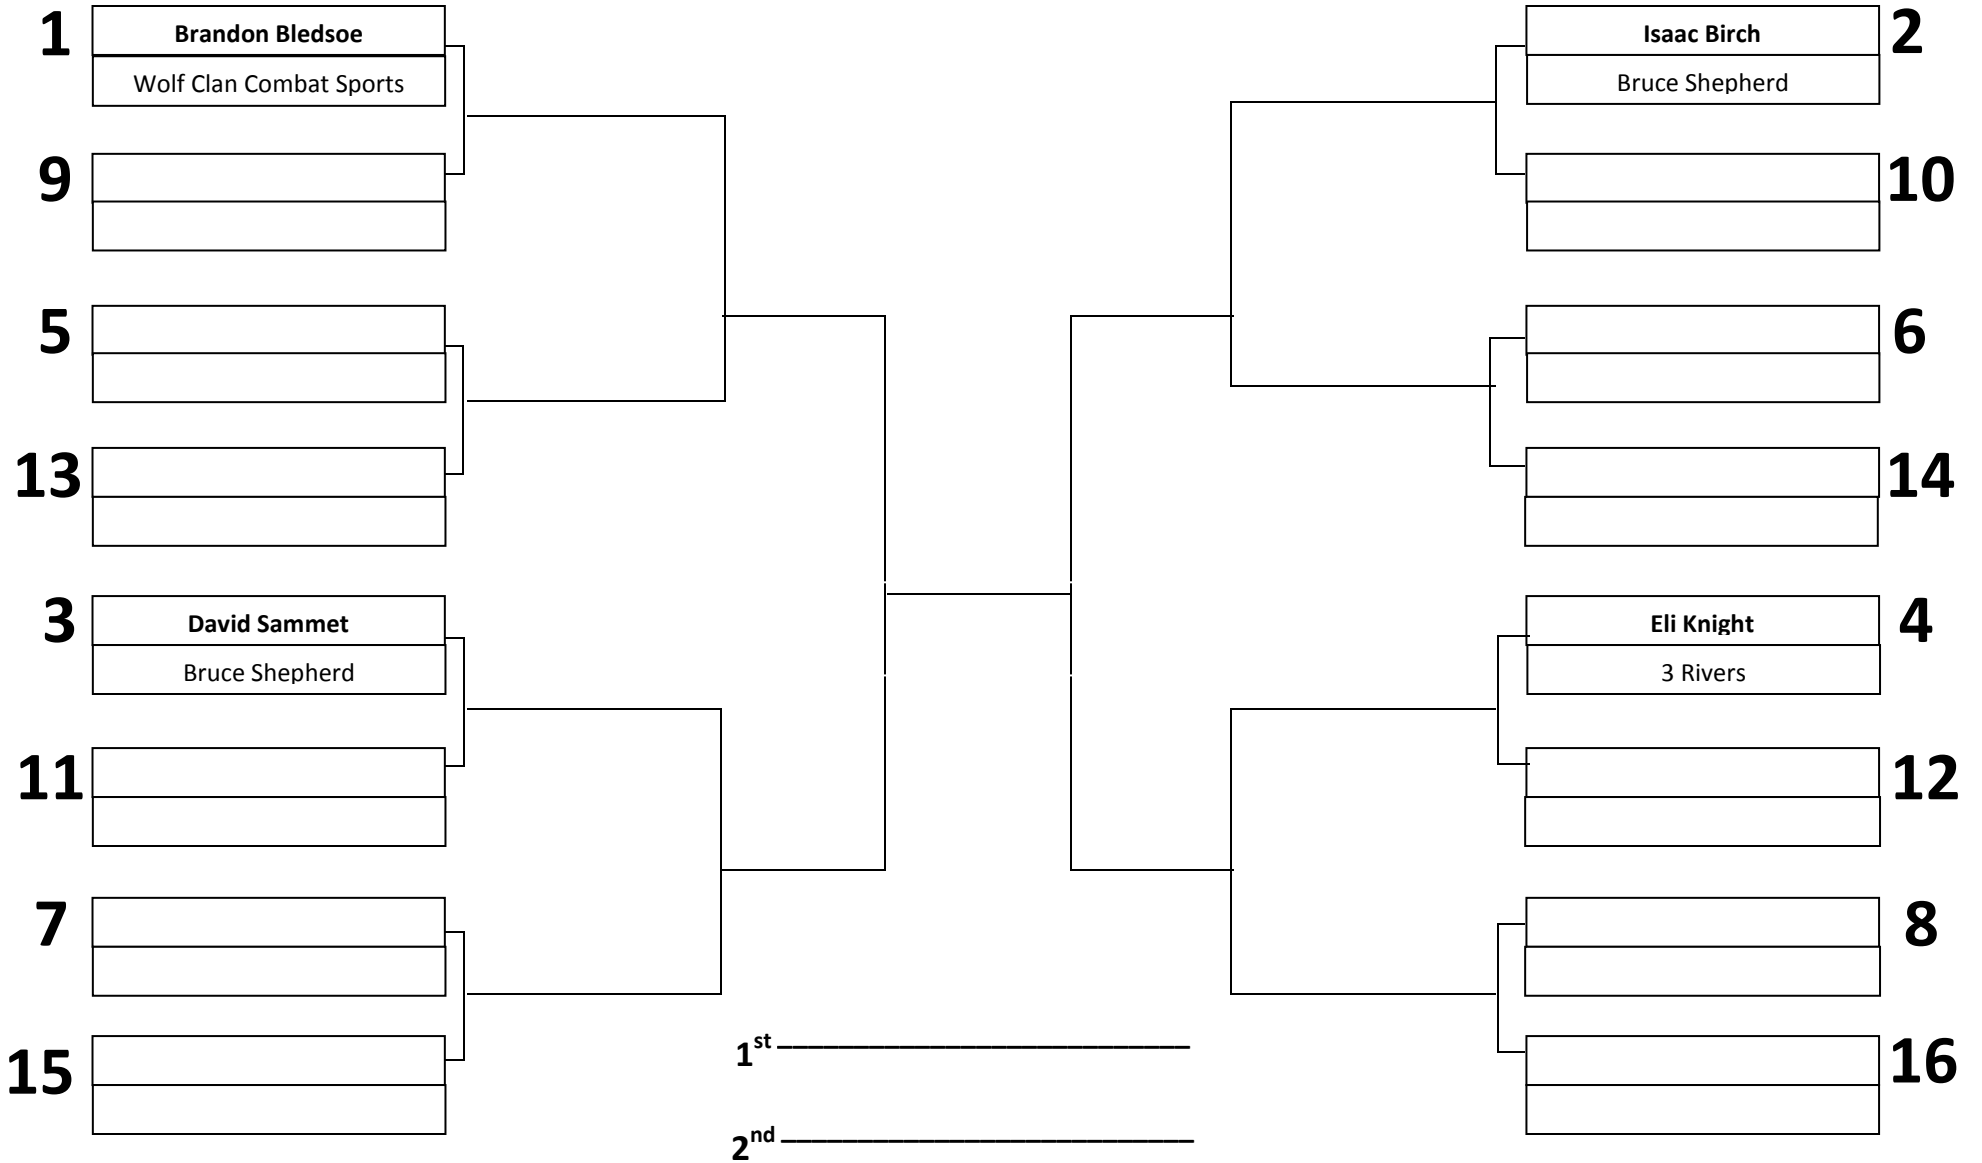

ADULT – BROWN BELT – LIGHTWEIGHT

8 MINUTE MATCHES