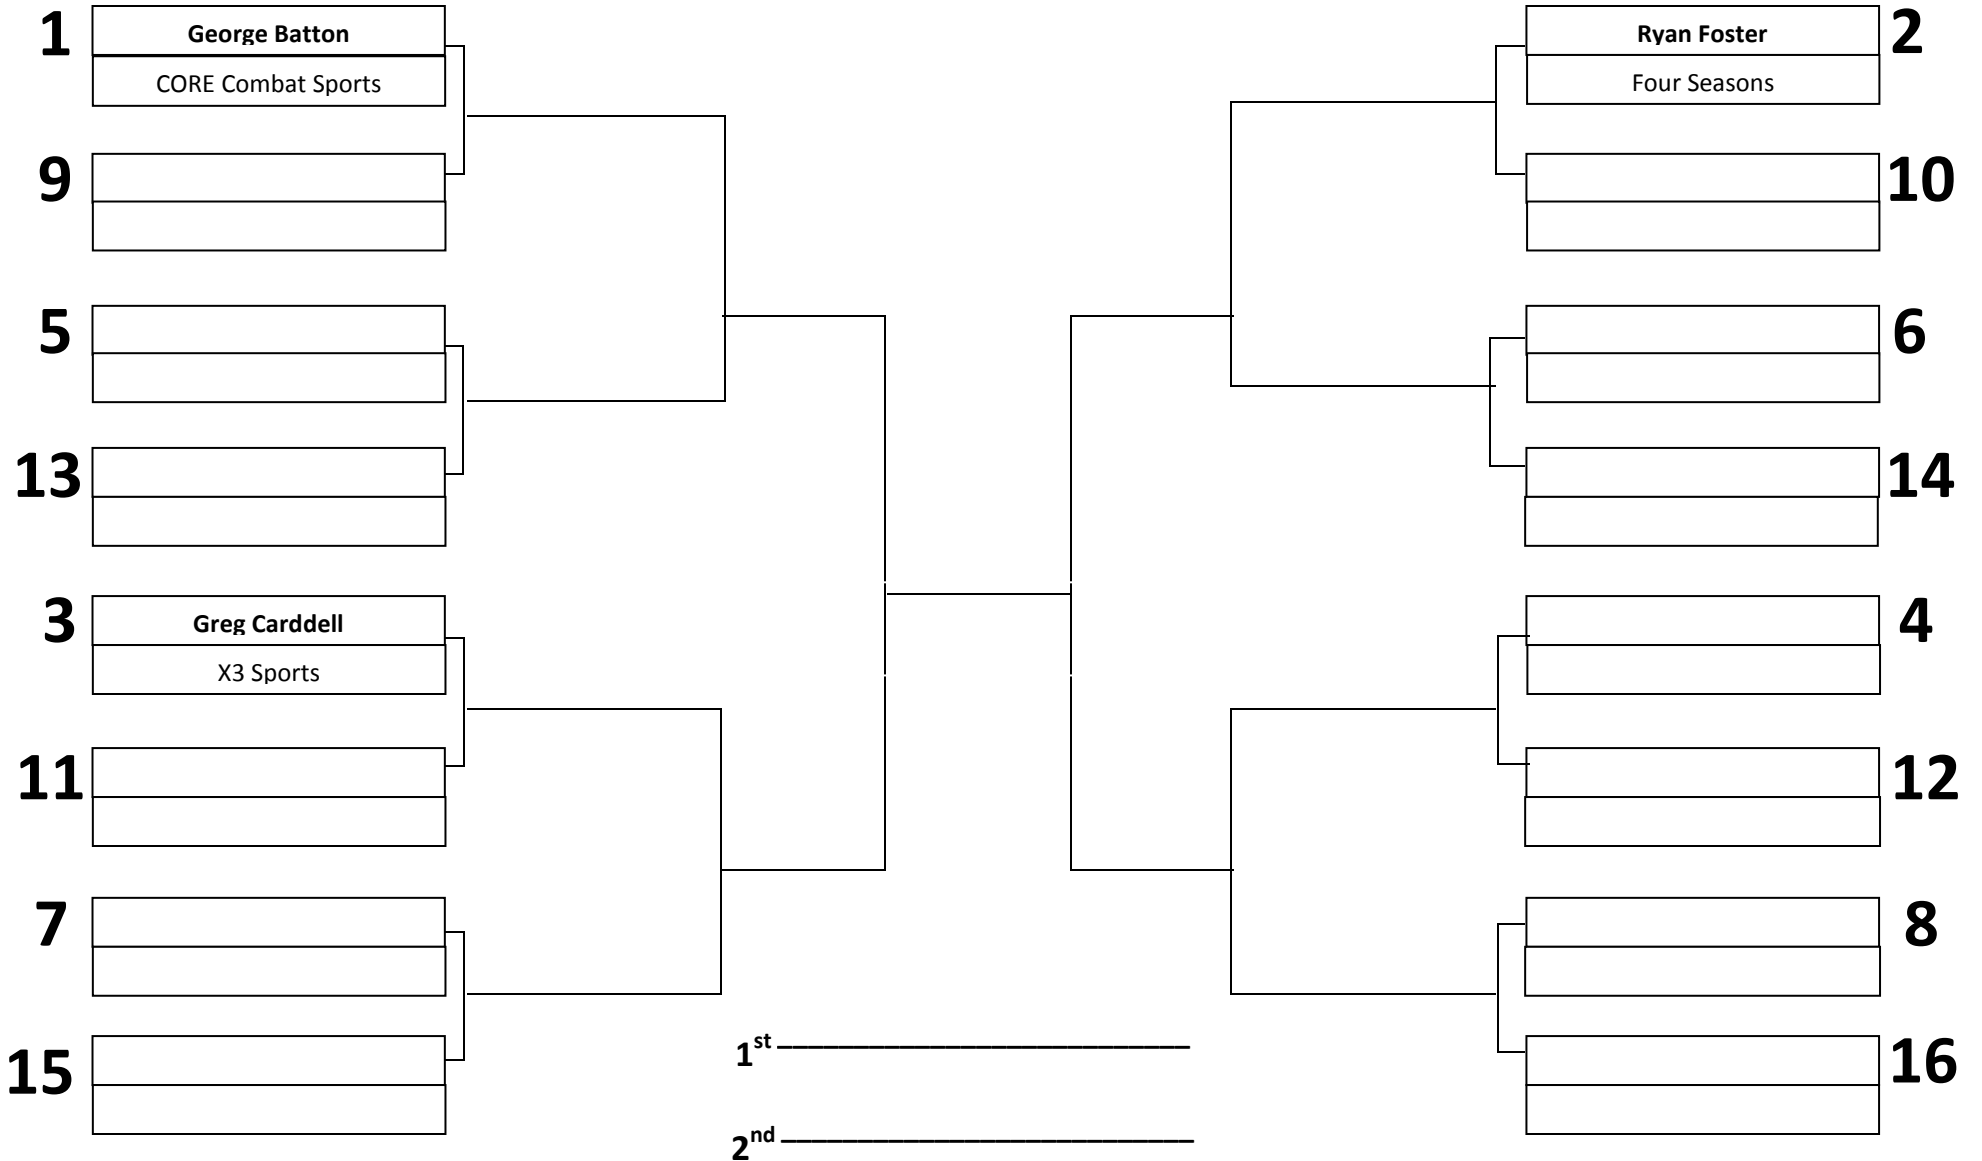

ADULT – PURPLE BELT – FLYWEIGHT/LIGHTWEIGHT

(135 – 159.9)

Whoever loses between George & Greg will fight against Ryan.

7 MINUTE MATCHES