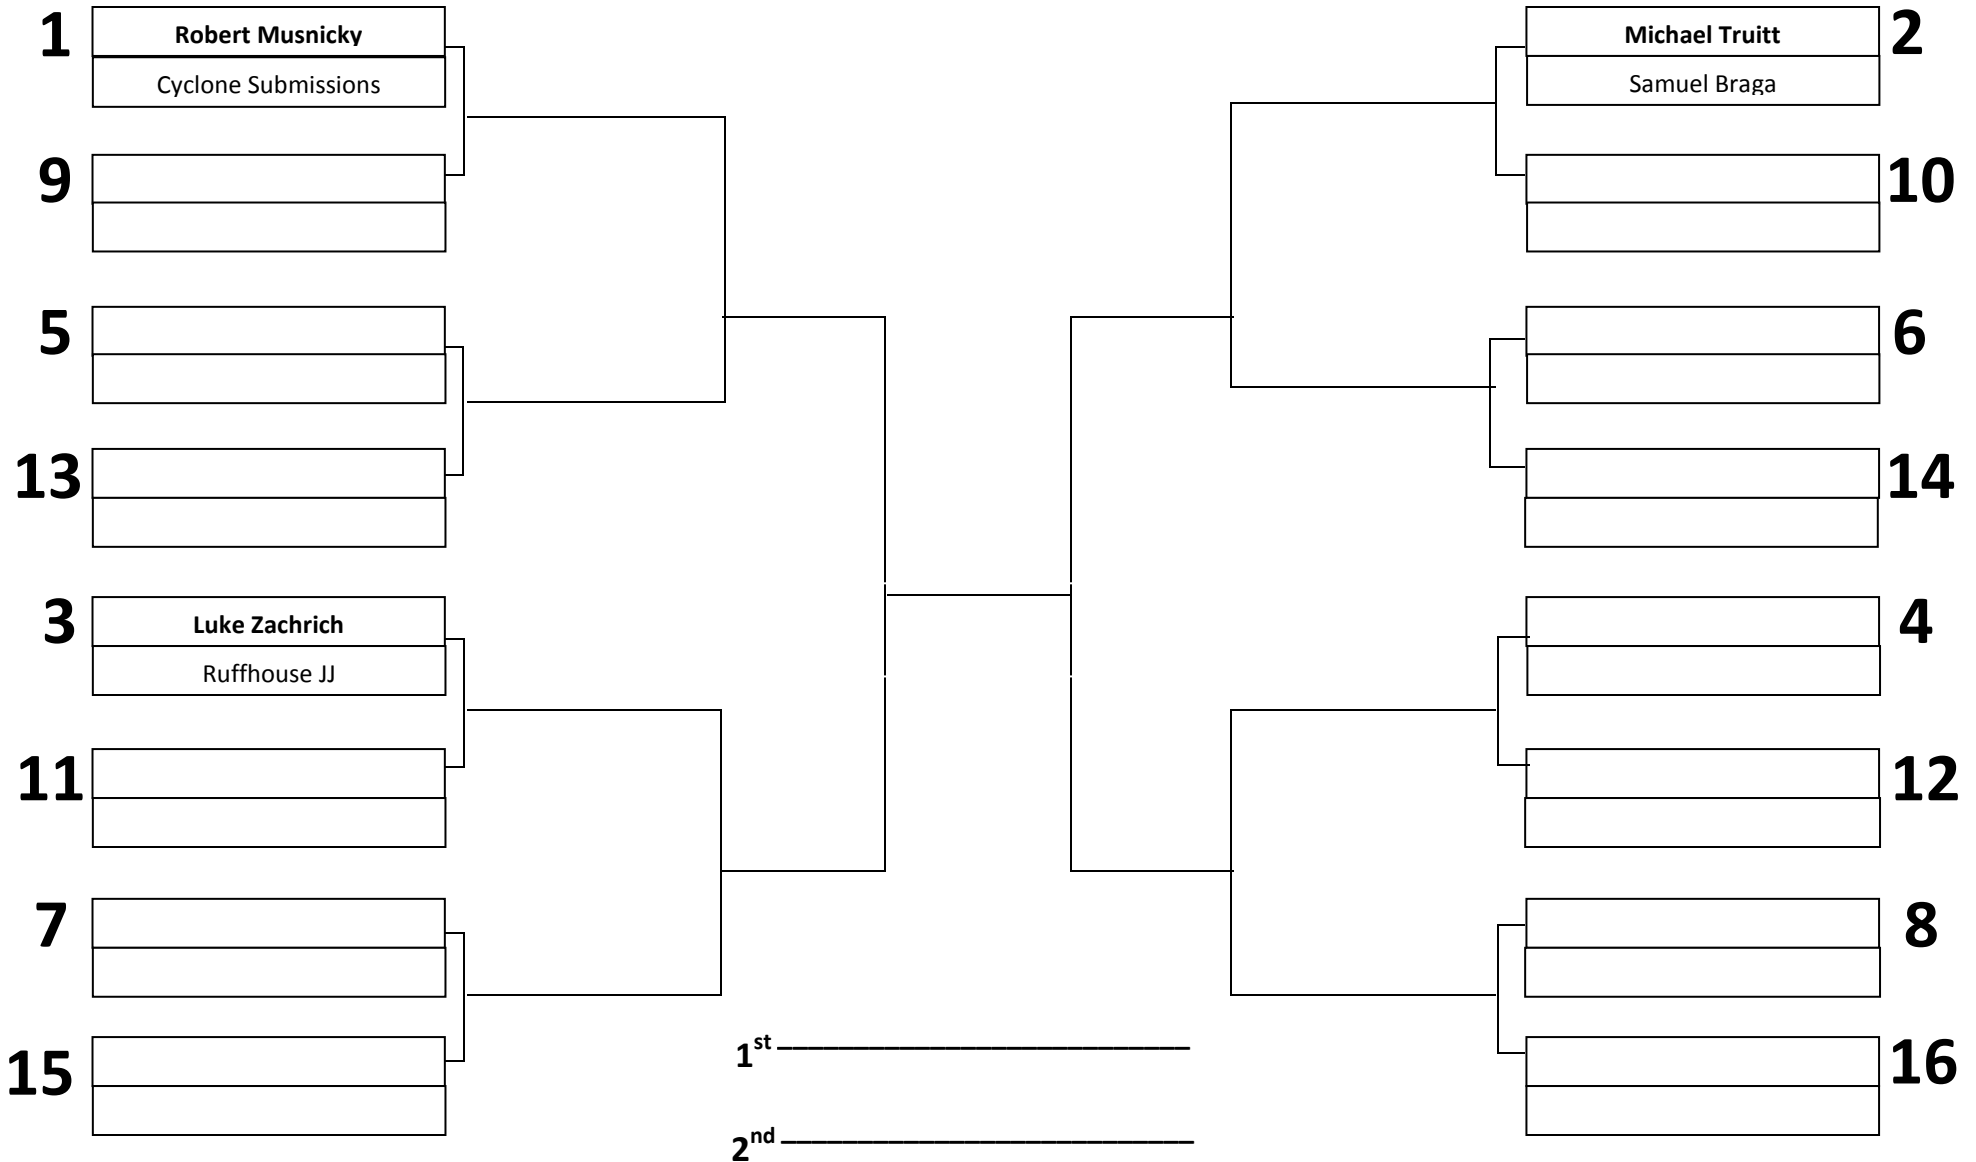

ADULT – PURPLE BELT – HEAVYWEIGHT

(190 – 214.9)

15

- 1st _____
- 2nd _____
- 3rd _____
- 4th _____

7 MINUTE MATCHES

Whoever loses between Robert & Luke will fight against Michael.