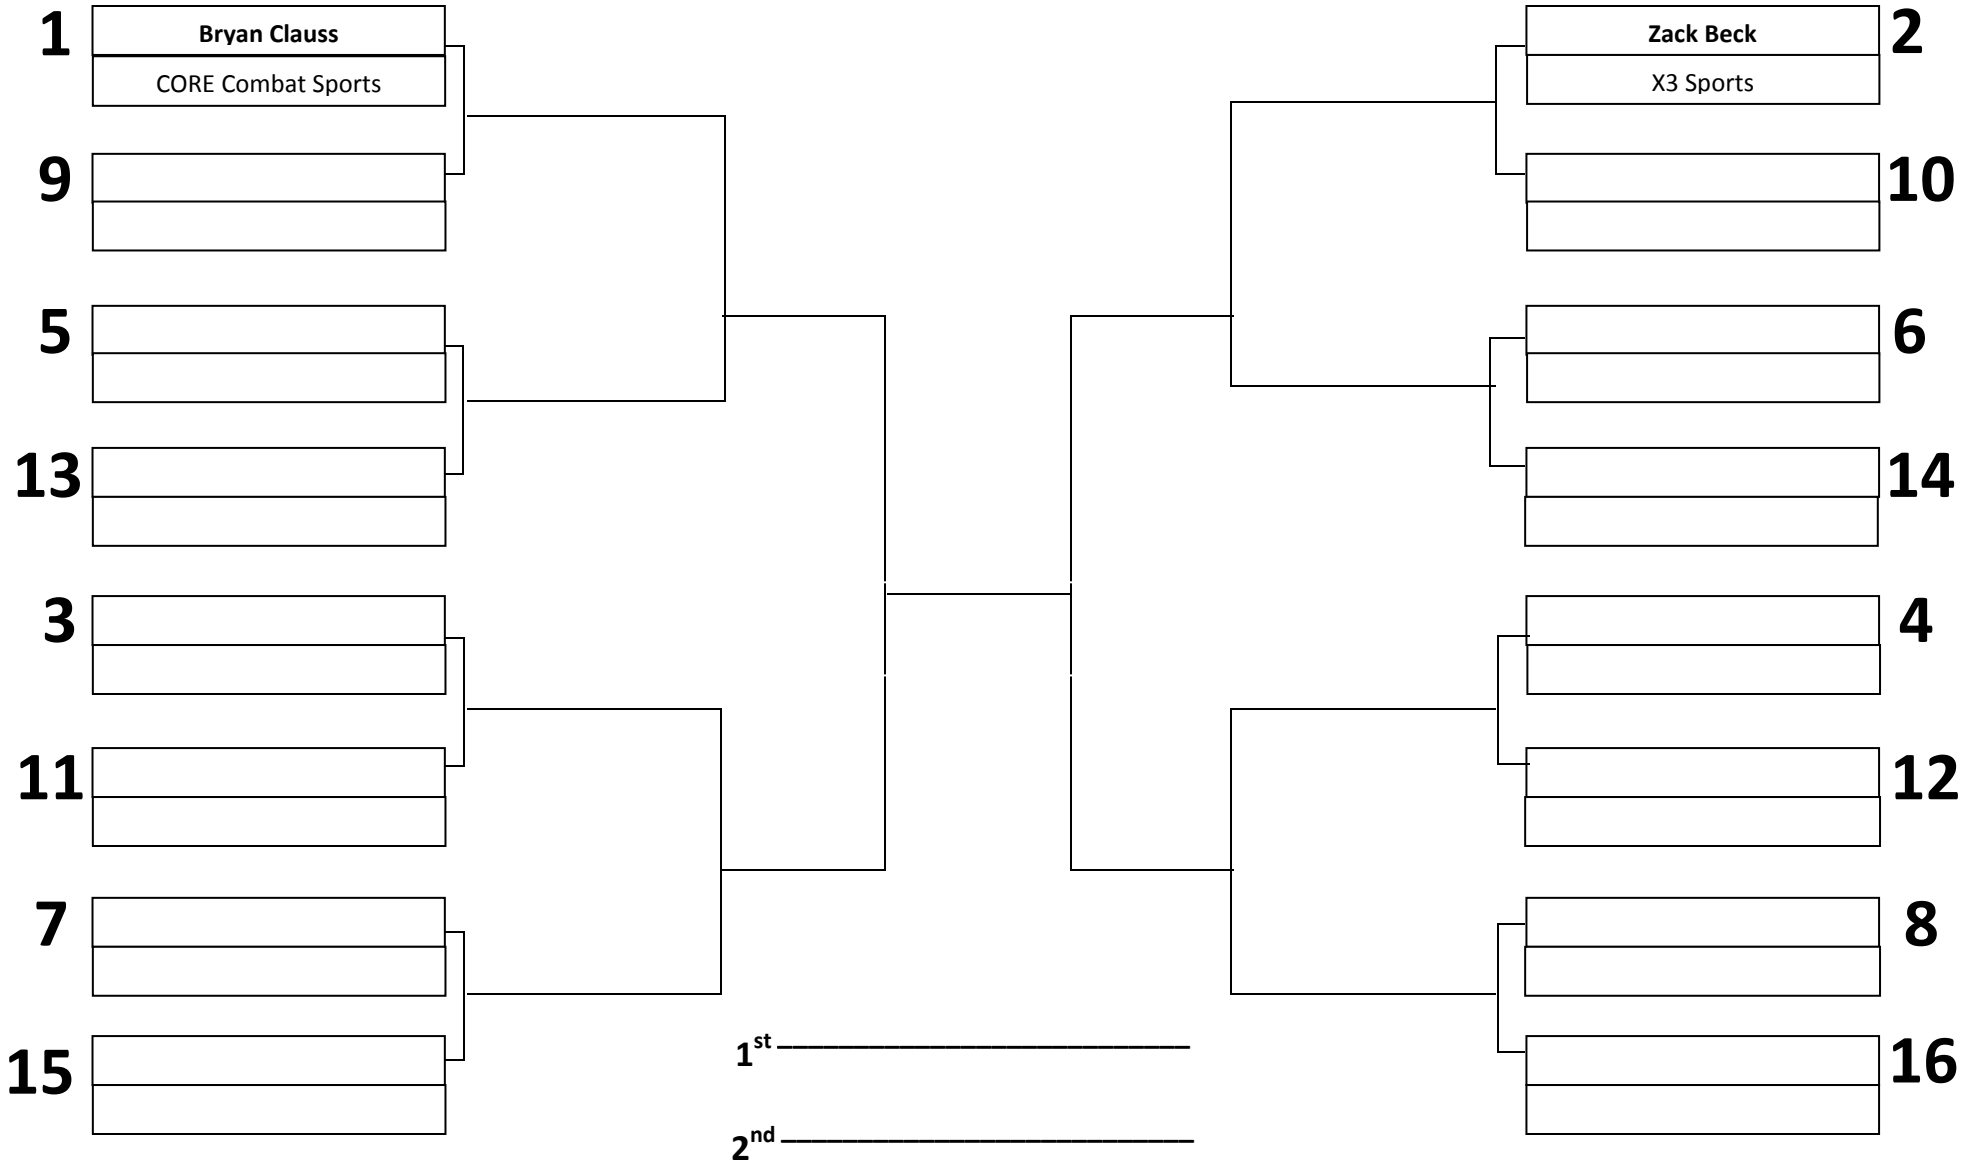

ADULT – PURPLE BELT – LIGHT HEAVY

(175 – 189.9)

7 MINUTE MATCHES

1st _____
2nd _____
3rd _____
4th _____

FINAL