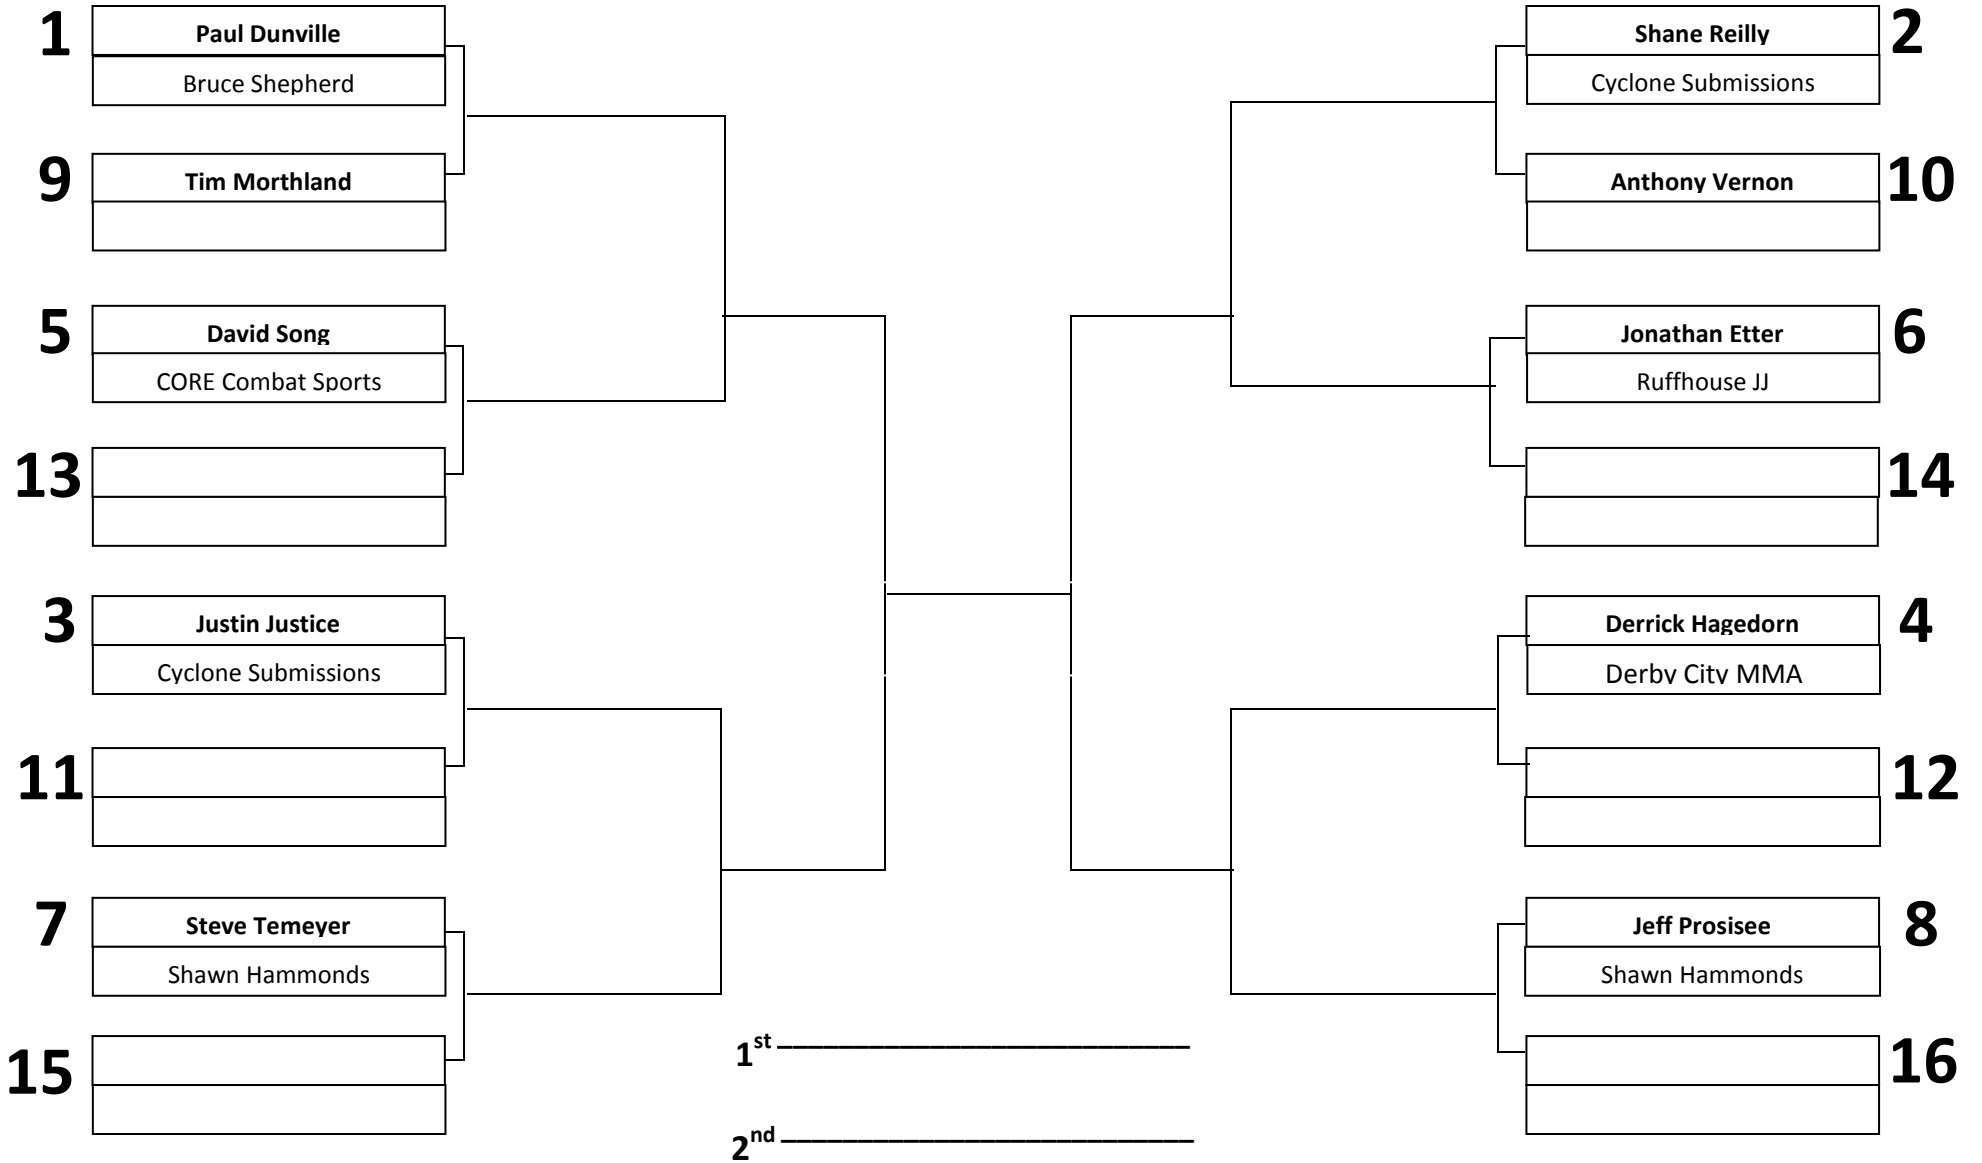

# ADULT – WHITE BELT – MIDDLEWEIGHT

(160 – 174.9)

5 MINUTE MATCHES