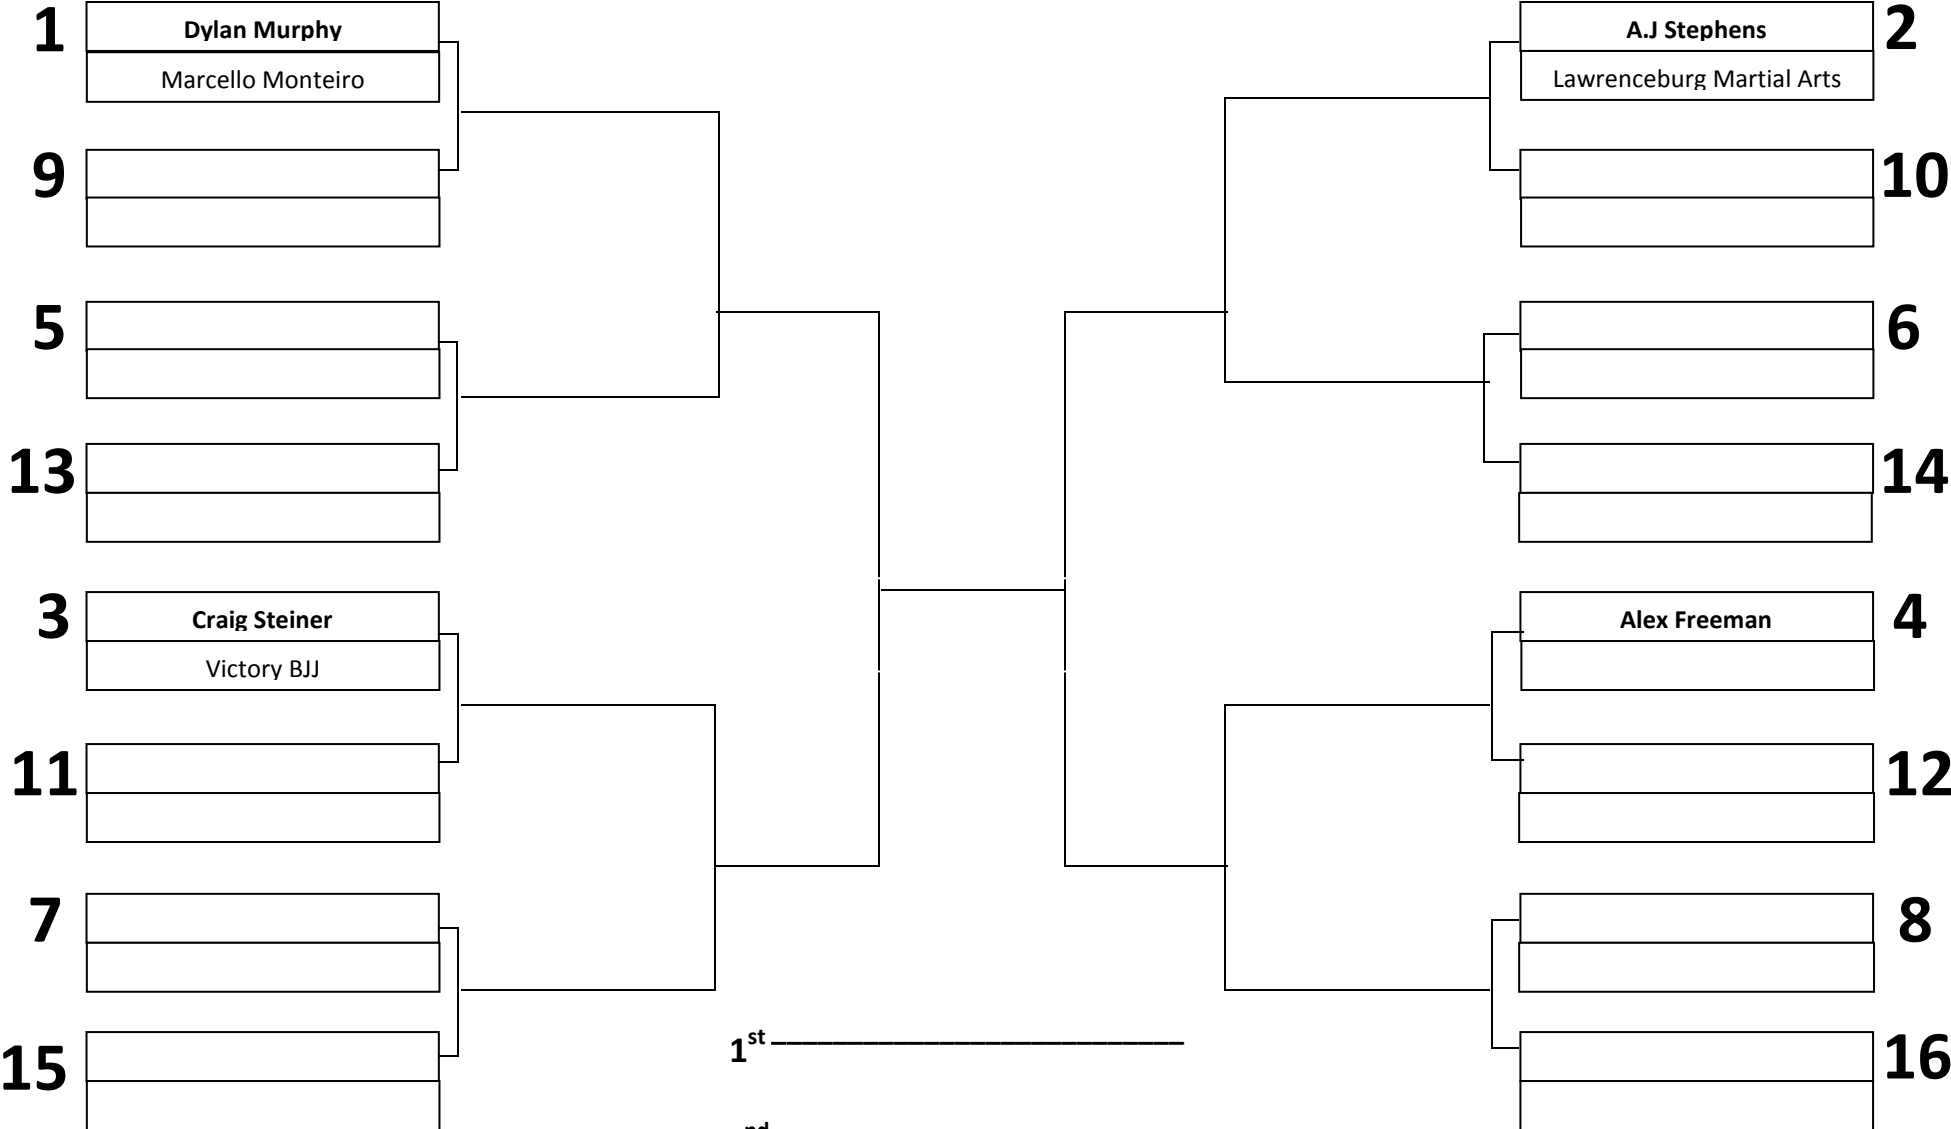

TEENS 14-15 YRS – HEAVYWEIGHT

4 MINUTE MATCHES

- 1st _____
- 2nd _____
- 3rd _____
- 4th _____