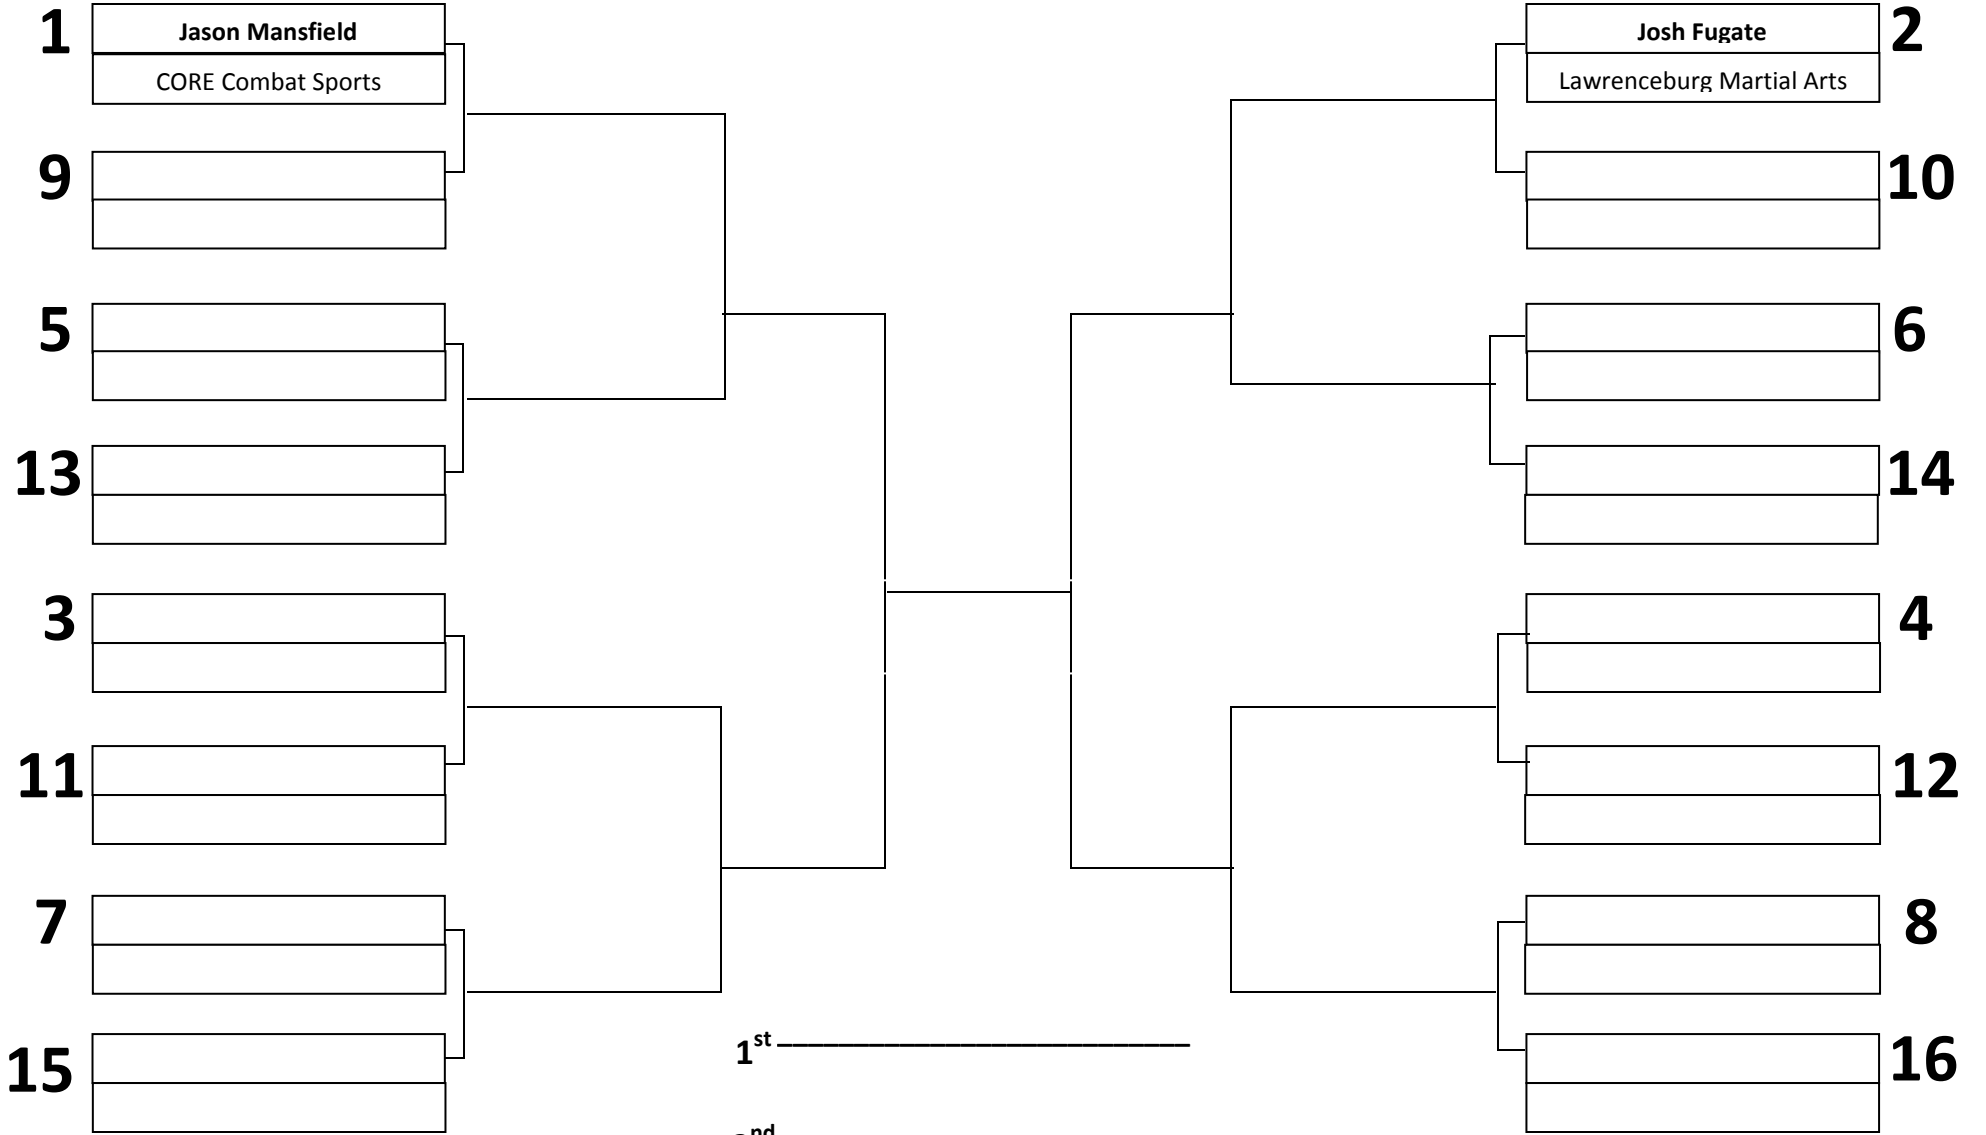

TEENS 14-15 YRS – LIGHT HEAVY

4 MINUTE MATCHES

- 1st _____
- 2nd _____
- 3rd _____
- 4th _____

FINAL