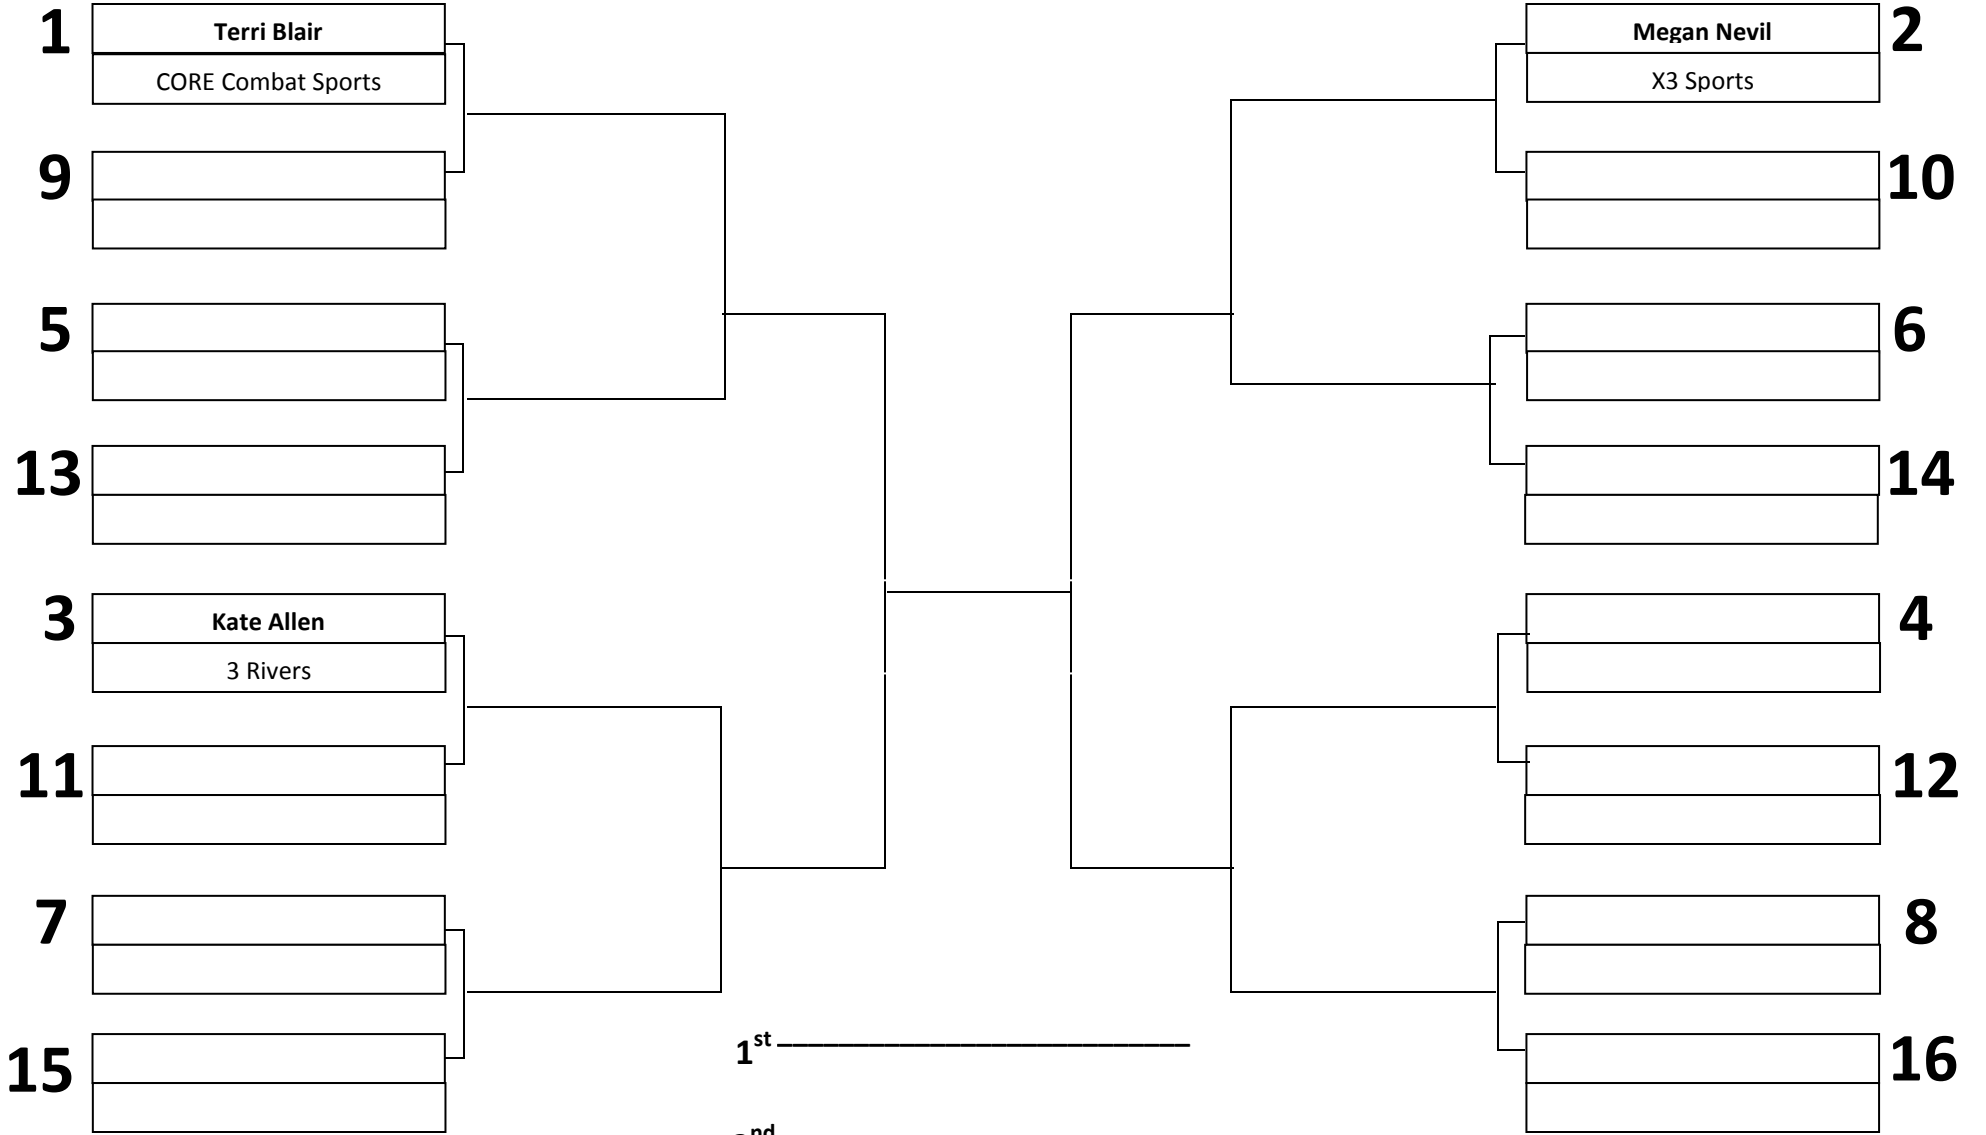

# WOMEN – BLUE/PURPLE - HEAVYWEIGHT

- 1<sup>st</sup> \_\_\_\_\_
- 2<sup>nd</sup> \_\_\_\_\_
- 3<sup>rd</sup> \_\_\_\_\_
- 4<sup>th</sup> \_\_\_\_\_

**6 MINUTE MATCHES**

Whoever loses between Terri & Kate will fight against Megan.