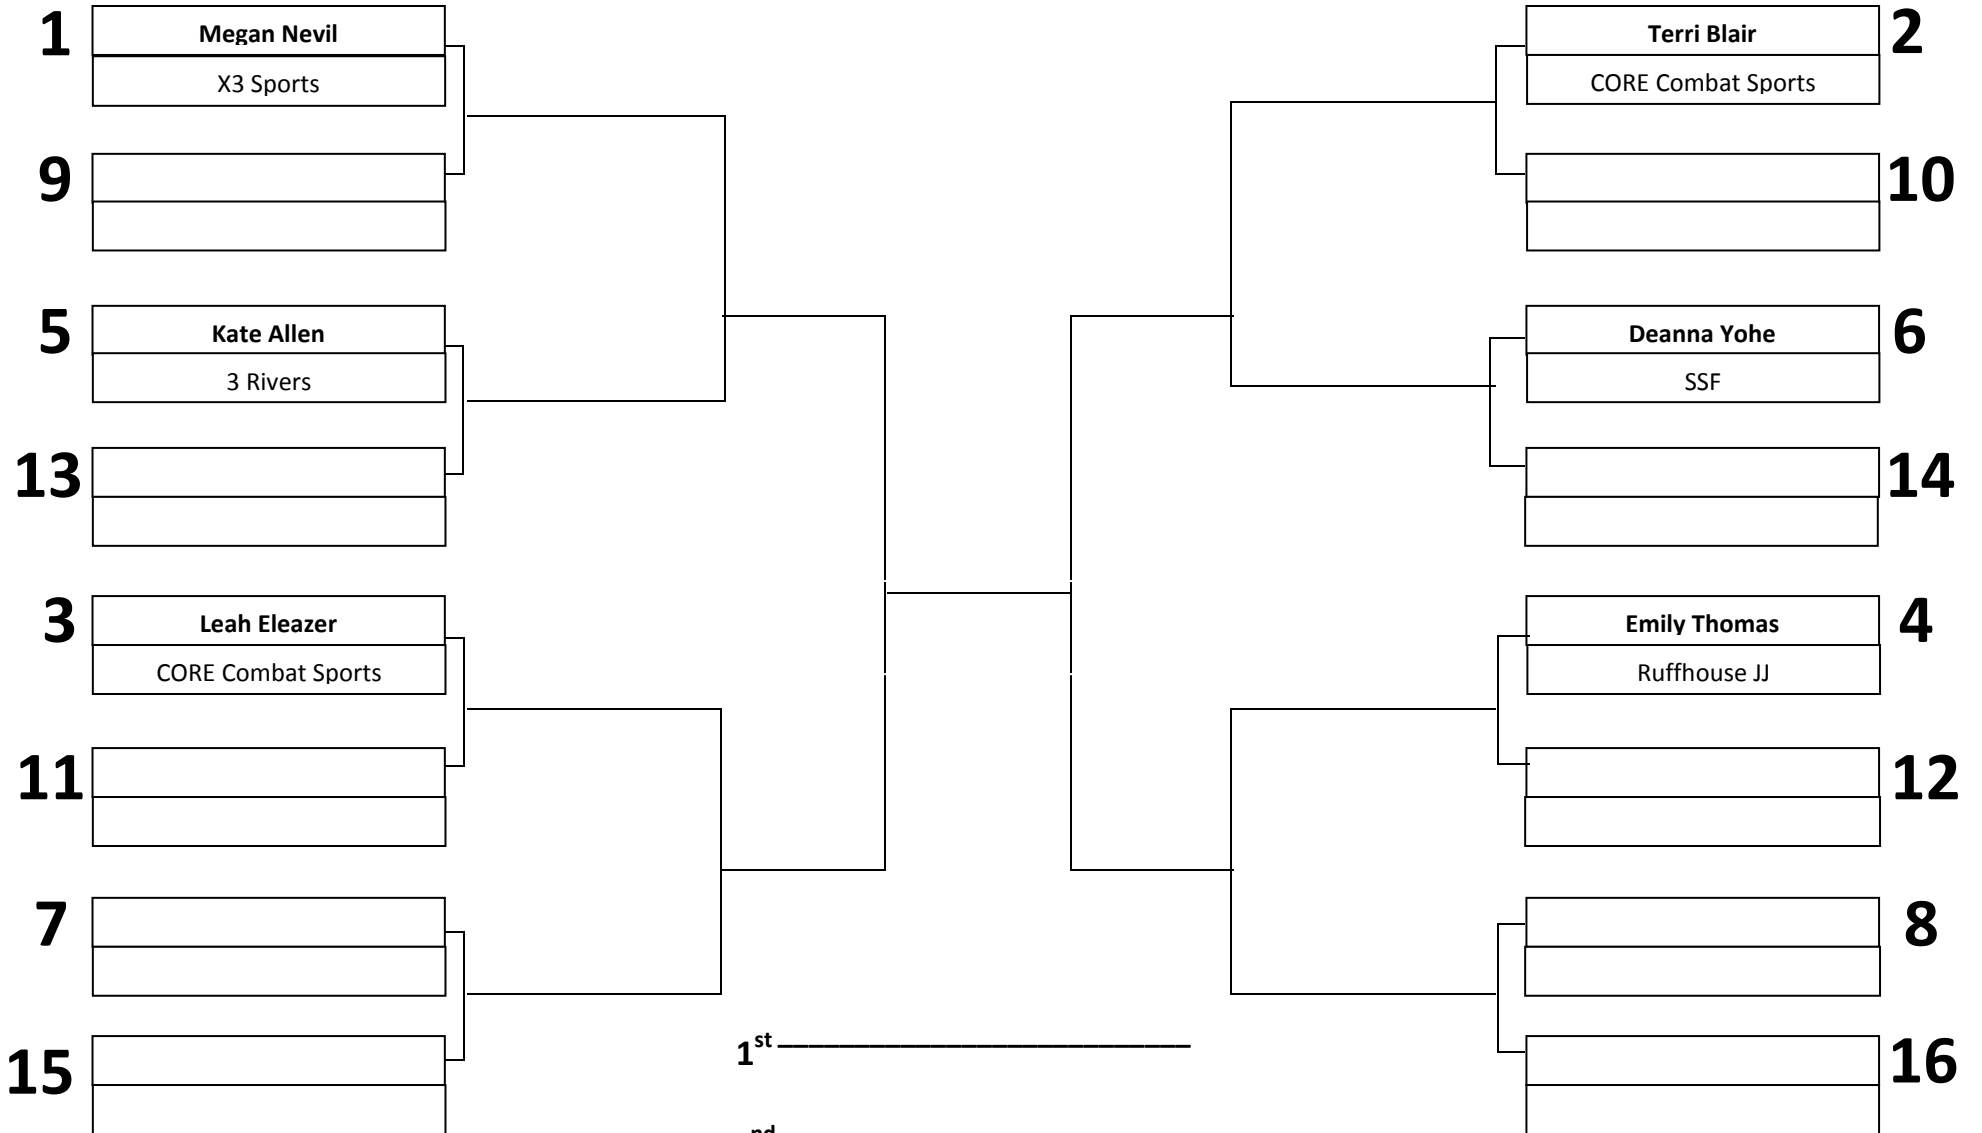

WOMEN – WHITE/BBLUE/PURPLE – OPEN CLASS

1st _____

2nd _____

3rd _____

4th _____

6 MINUTE MATCHES